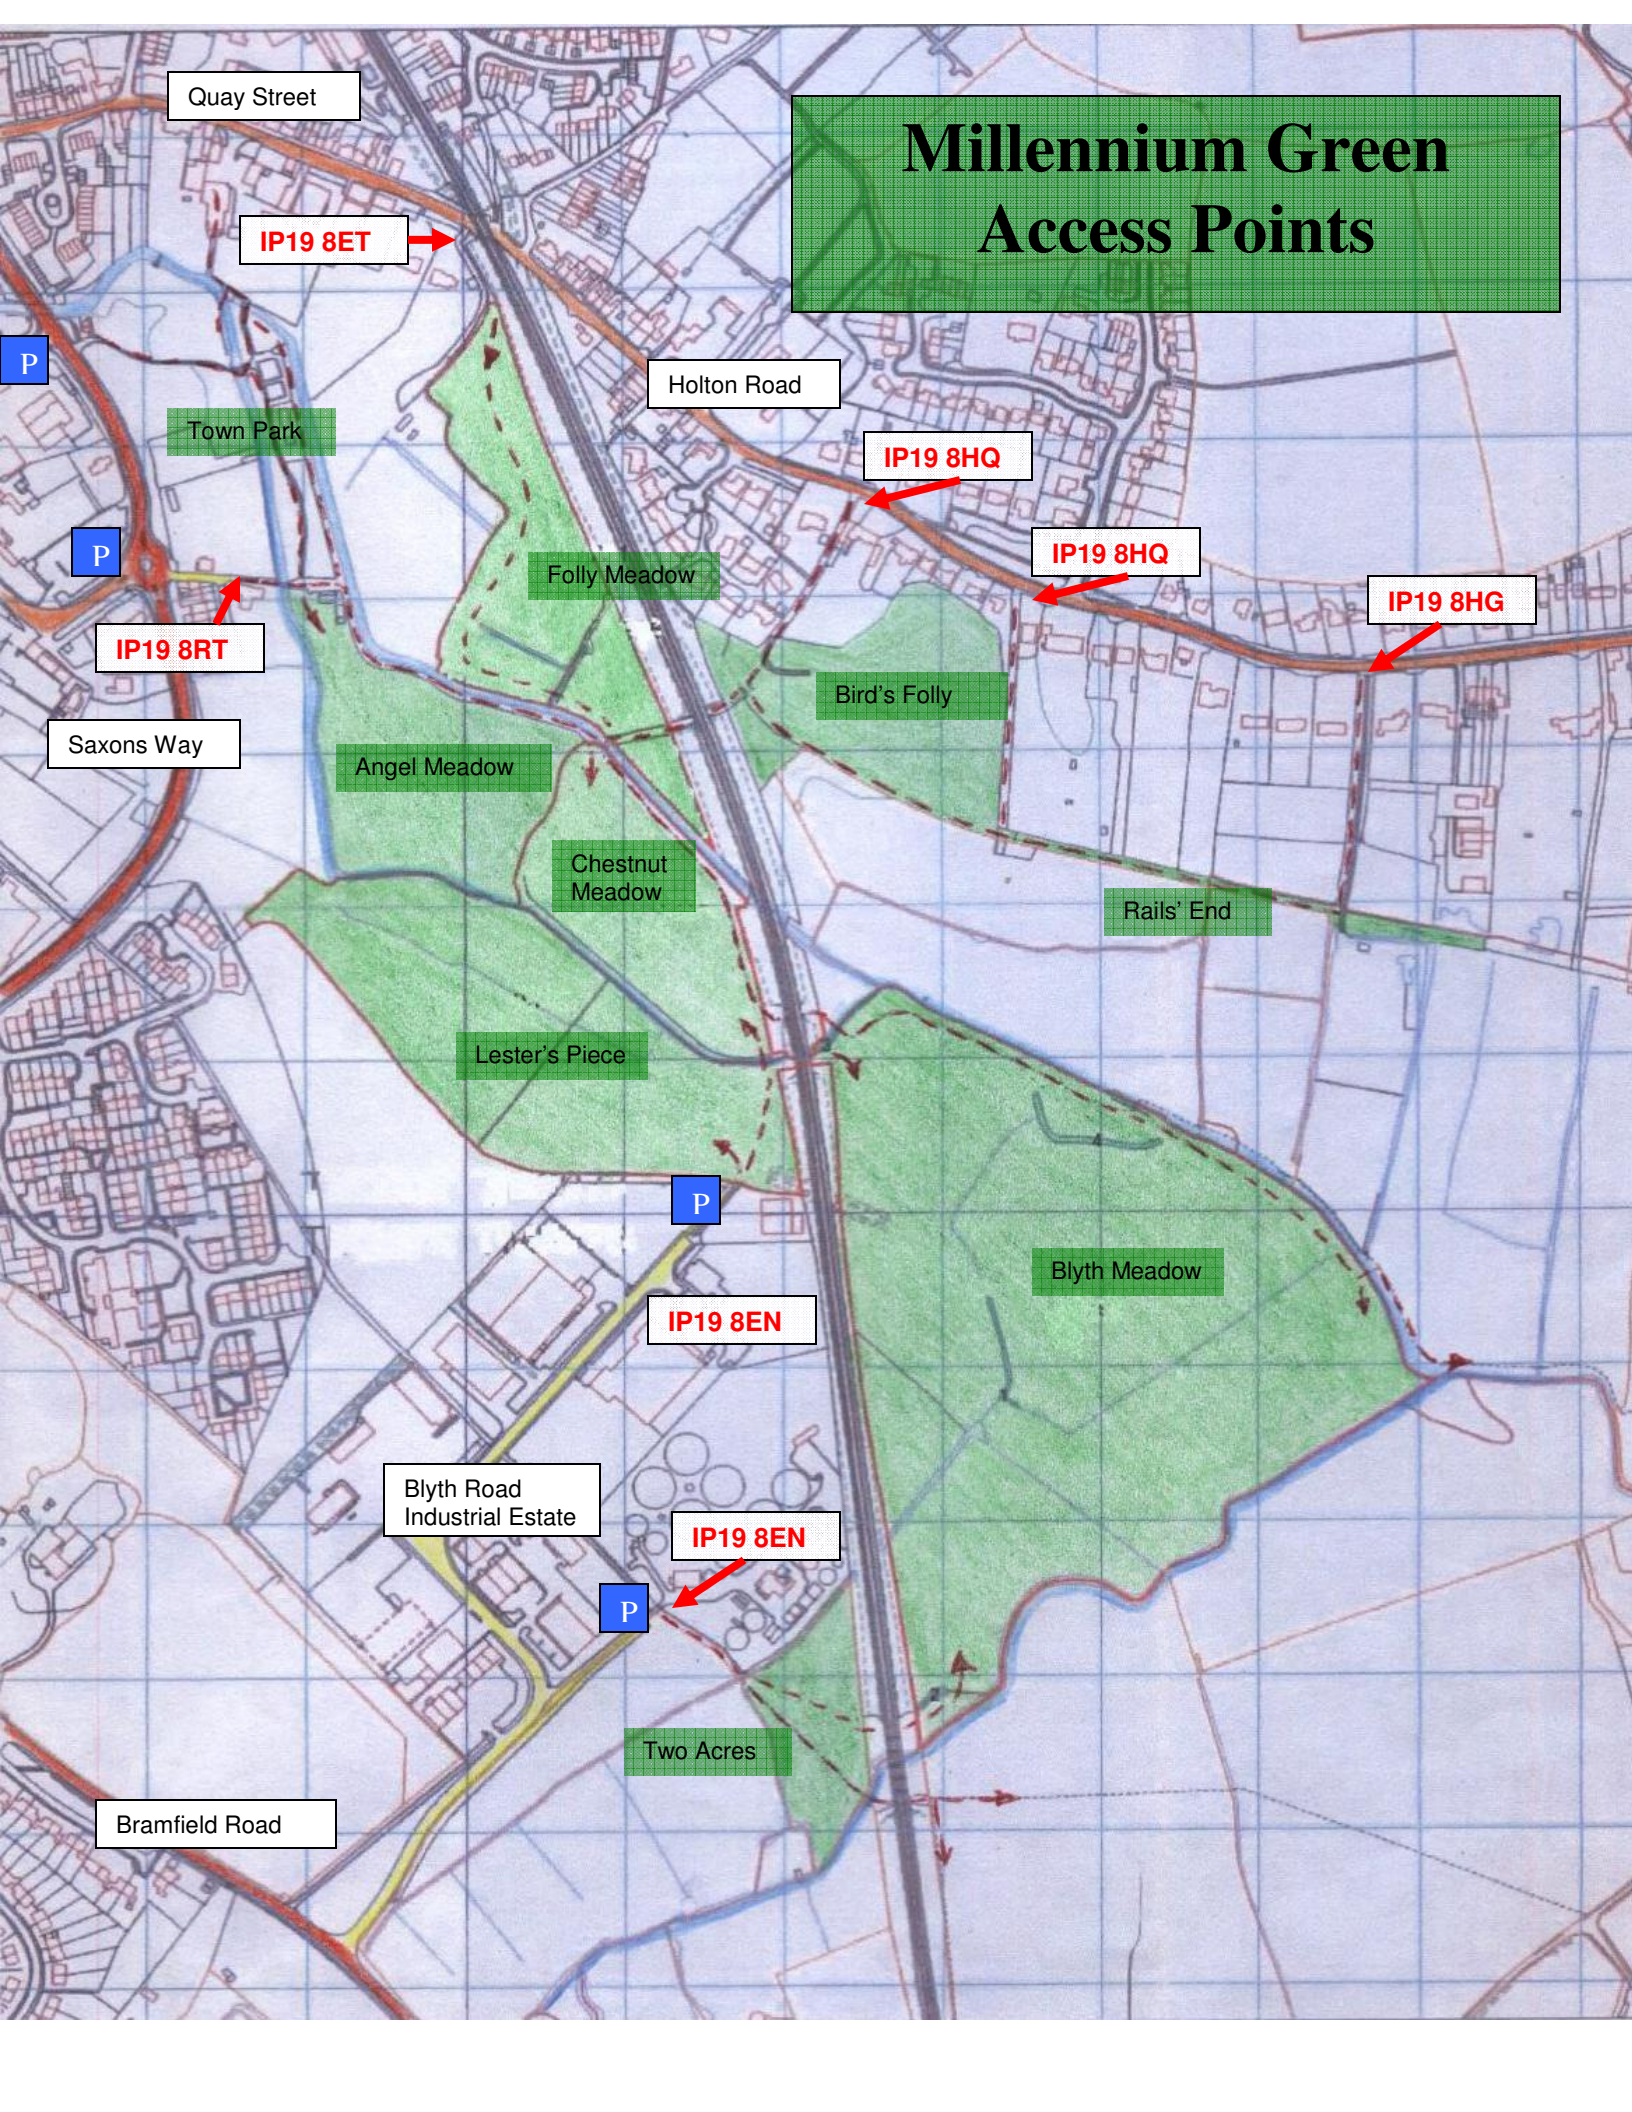

# Millennium Green Access Points

Quay Street

IP19 8ET

P

Town Park

Holton Road

IP19 8HQ

P

Folly Meadow

IP19 8HQ

IP19 8HG

IP19 8RT

Saxons Way

Bird's Folly

Angel Meadow

Rails' End

Chestnut Meadow

Lester's Piece

P

IP19 8EN

Blyth Meadow

Blyth Road Industrial Estate

IP19 8EN

P

Two Acres

Bramfield Road